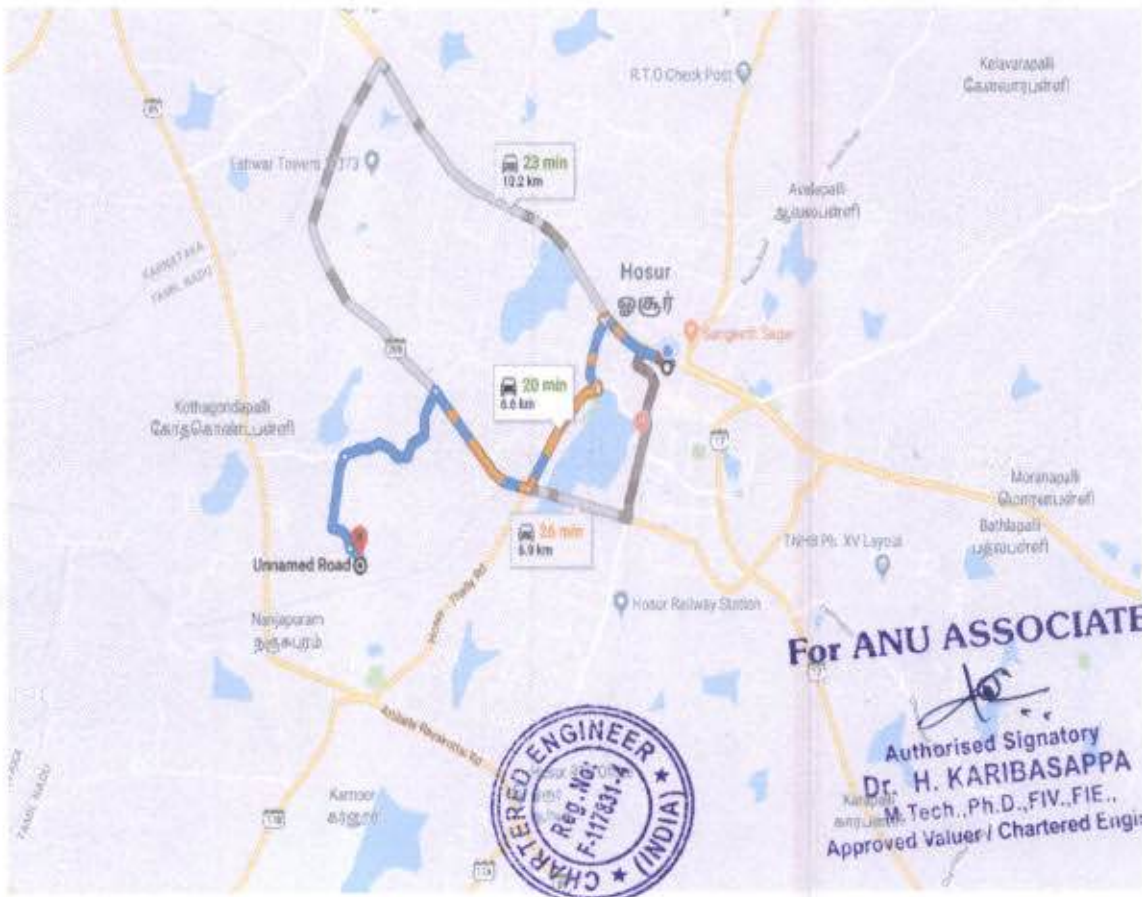

PROPERTY PHOTOS

For ANU ASSOCIATES

Authorised Signatory
Dr. H. KARIBASAPPA
M.Tech., Ph.D., FIV., F.I.E.
Approved Valuer / Chartered Engineer

Location Sketch

For ANU ASSOCIATES

Authorised Signatory
Dr. H. KARIBASAPPA
M.Tech., Ph.D., FIV., F.I.E.,
Approved Valuer / Chartered Engineer