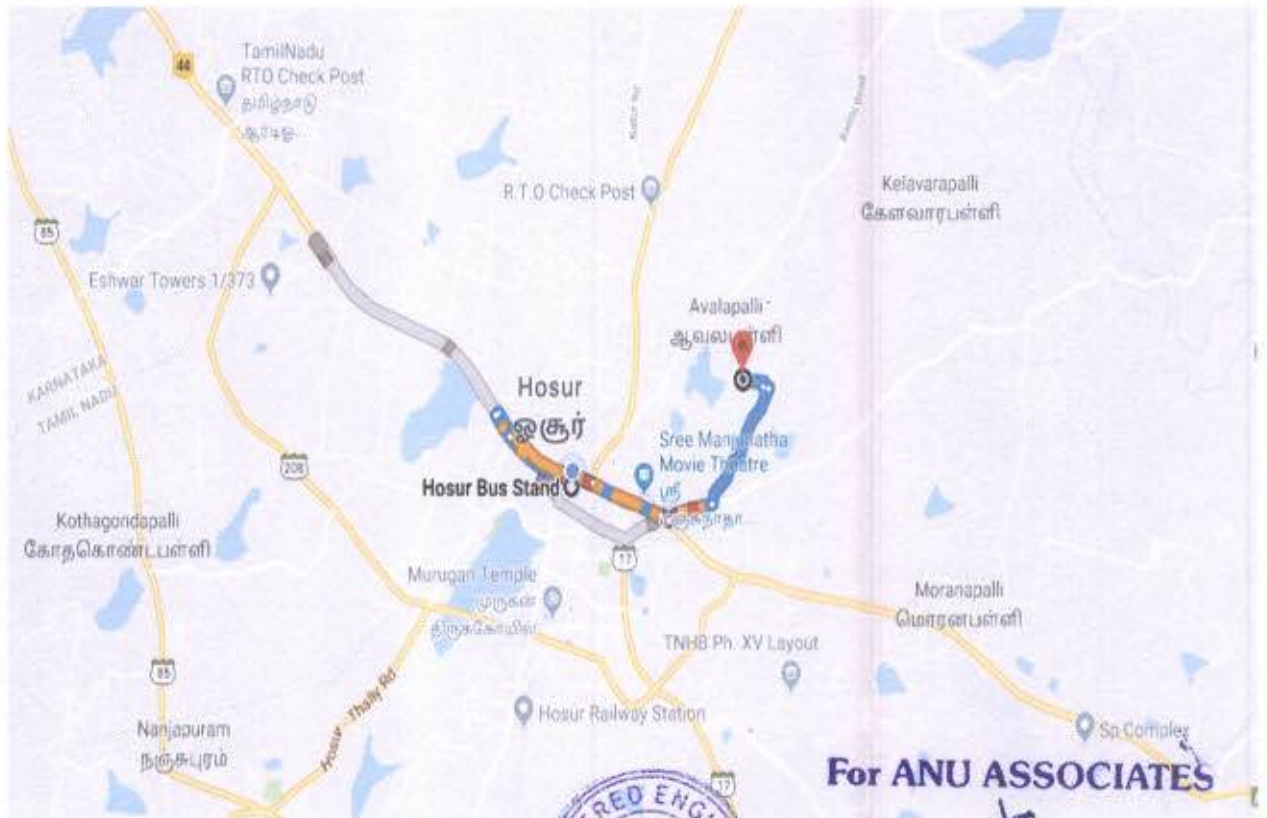

102/G-5, Narasamma Paradise, Opp. Hosur Bus Stand, Above Arusuvai Hotel, Hosur-635109

6

For ANU ASSOCIATES

Authorised Signatory
Dr. H. KARIBASAPPA
M.Tech., Ph.D., FIV., FIF.,
Approved Valuer / Chartered Engineer